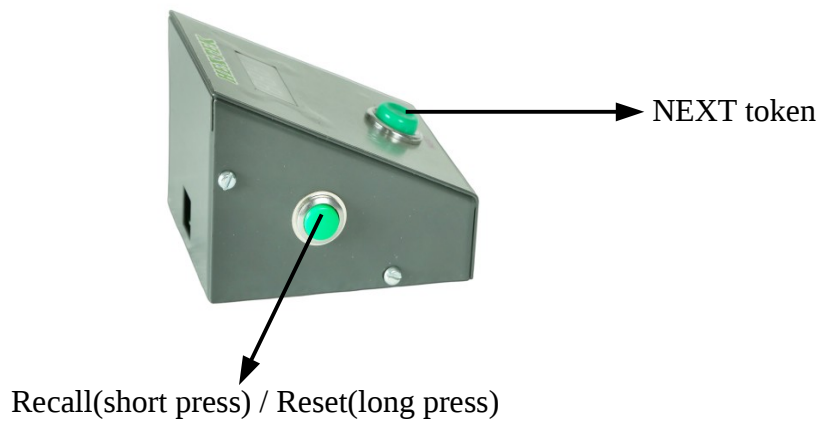

TOKEN CONTROL UNIT(PUSHBUTTON)USER MANUAL

Back side

Device ID and Language setting